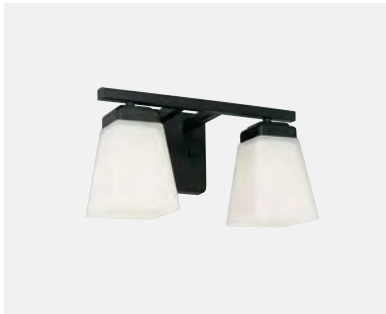

Baxley

MATTE BLACK

114421MB-334 VANITY
13"W x 7.25"H x 7.25"E
2 - 100 Watt E26 Medium
Available Finishes: BN, BZ, MB, PN