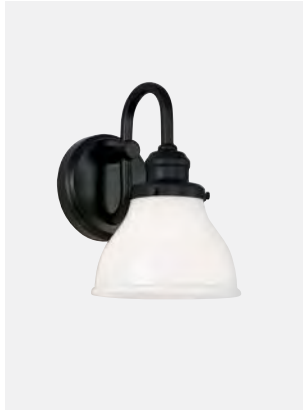

CAPITAL LIGHTING

FIXTURE CO.

SUMMER 2021

Signature Styles—Now in Matte Black

You asked, we listened. Our on-trend Matte Black finish will be available on some of Capital Lighting's most popular fixtures to pair with the latest hardware trends for kitchen and bath.

3718MB-135 PENDANT
6"W x 9.25"H
1 - 100 Watt E26 Medium
Available Finishes:
AB, AD, BB, BN, GA, MB, PN

3711AB-135 SCONCE
6"W x 11.75"H x 7.50"E
1 - 100 Watt E26 Medium
Available Finishes:
AB, AD, BB, BN, GA, MB, PN

3718AB-135 PENDANT
6"W x 9.25"H
1 - 100 Watt E26 Medium
Available Finishes:
AB, AD, BB, BN, GA, MB, PN

3711AD-135 SCONCE
6"W x 11.75"H x 7.50"E
1 - 100 Watt E26 Medium
Available Finishes:
AB, AD, BB, BN, GA, MB, PN

3718AD-135 PENDANT
6"W x 9.25"H
1 - 100 Watt E26 Medium
Available Finishes:
AB, AD, BB, BN, GA, MB, PN

Baxter

MATTE BLACK

8301MB-128 SCONCE
6.50"W x 10"H x 8.25"E
1 - 100 Watt E26 Medium
Available Finishes: BB, BN, CH,
MB, PN